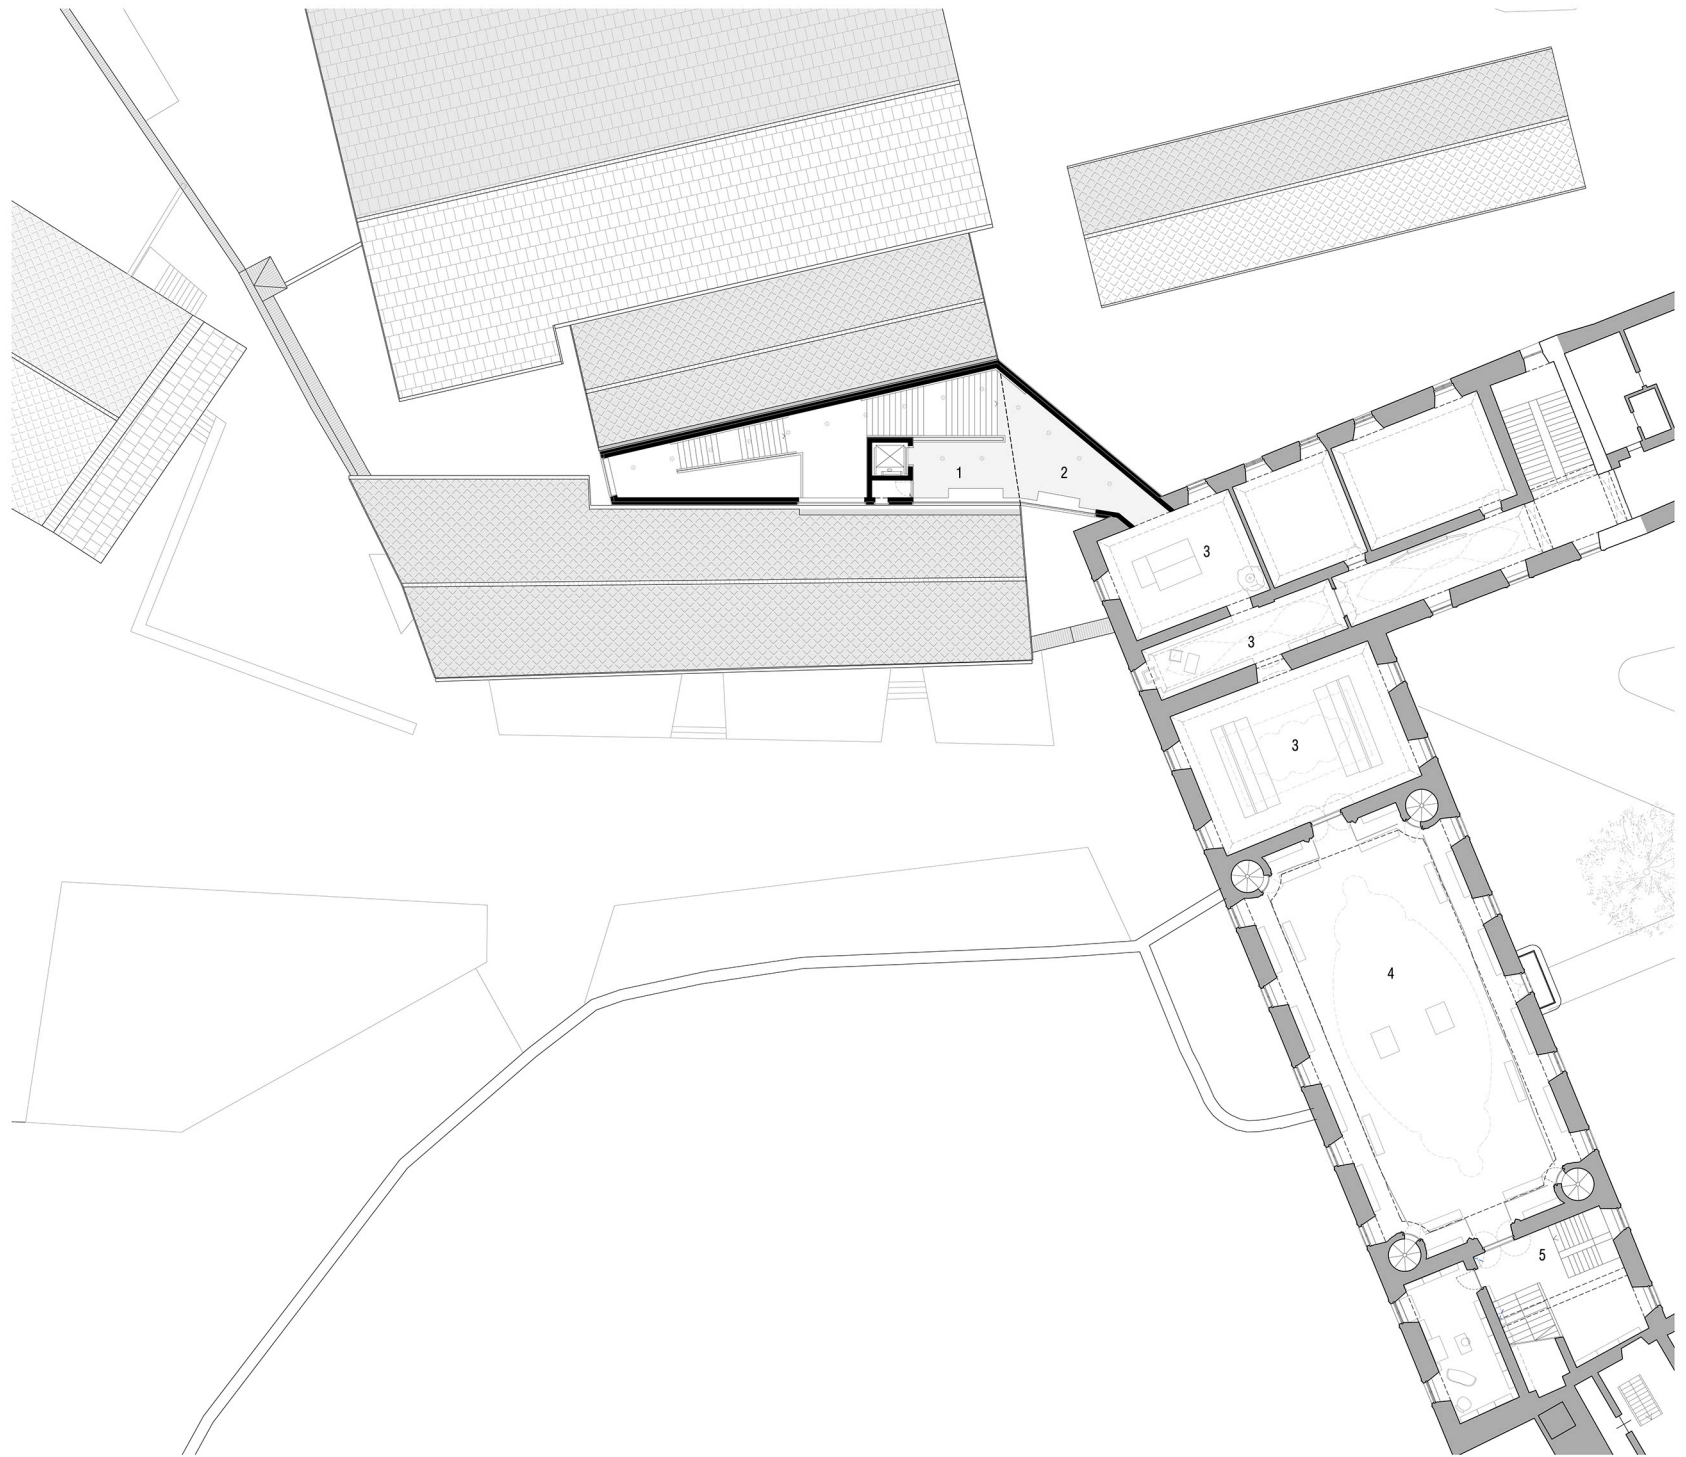

- | | | | | | |
|--------------------------|------------------------|------------------------|----------------------------|--------------------------------|-----------------------------|
| 1. pedestrian entry area | 6. winebar, restaurant | 11. new museum entry | 16. conference center | 21. Cappella delle Grazie | 26. Residence |
| 2. parking area | 7. Castel Sant'Angelo | 12. facilities storage | 17. Pozzo delle Meraviglie | 22. Cappella San Vittore | 27. Abbey Wine Cellar |
| 3. enoteca (wineshop) | 8. private residence | 13. service loggia | 18. Monastery | 23. Biblical Apostolate center | 28. Historical Entry Bridge |
| 4. guesthouse | 9. ancillary building | 14. Torre dei Turchi | 19. Monastery Library | 24. Boarding School | 29. Isarco River |
| 5. public restrooms | 10. public square | 15. Monastery Gardens | 20. Novacella Cathedral | 25. Parish Church | 30. Vineyards |

- 1. open space above the double height Entry Hall
- 2. Stair Hall
- 3. Permanent Exhibition Space
- 4. Temporary Exhibition Space
- 5. Choir Practice Room
- 6. Service Stair and WC

- 1. Stair Hall, upper level
- 2. Bridge connection
- 3. Museum Permanent Exhibition - 1st floor of existing Monastery

- 4. Monastery Library
- 5. Vertical Connection of the existing Museum