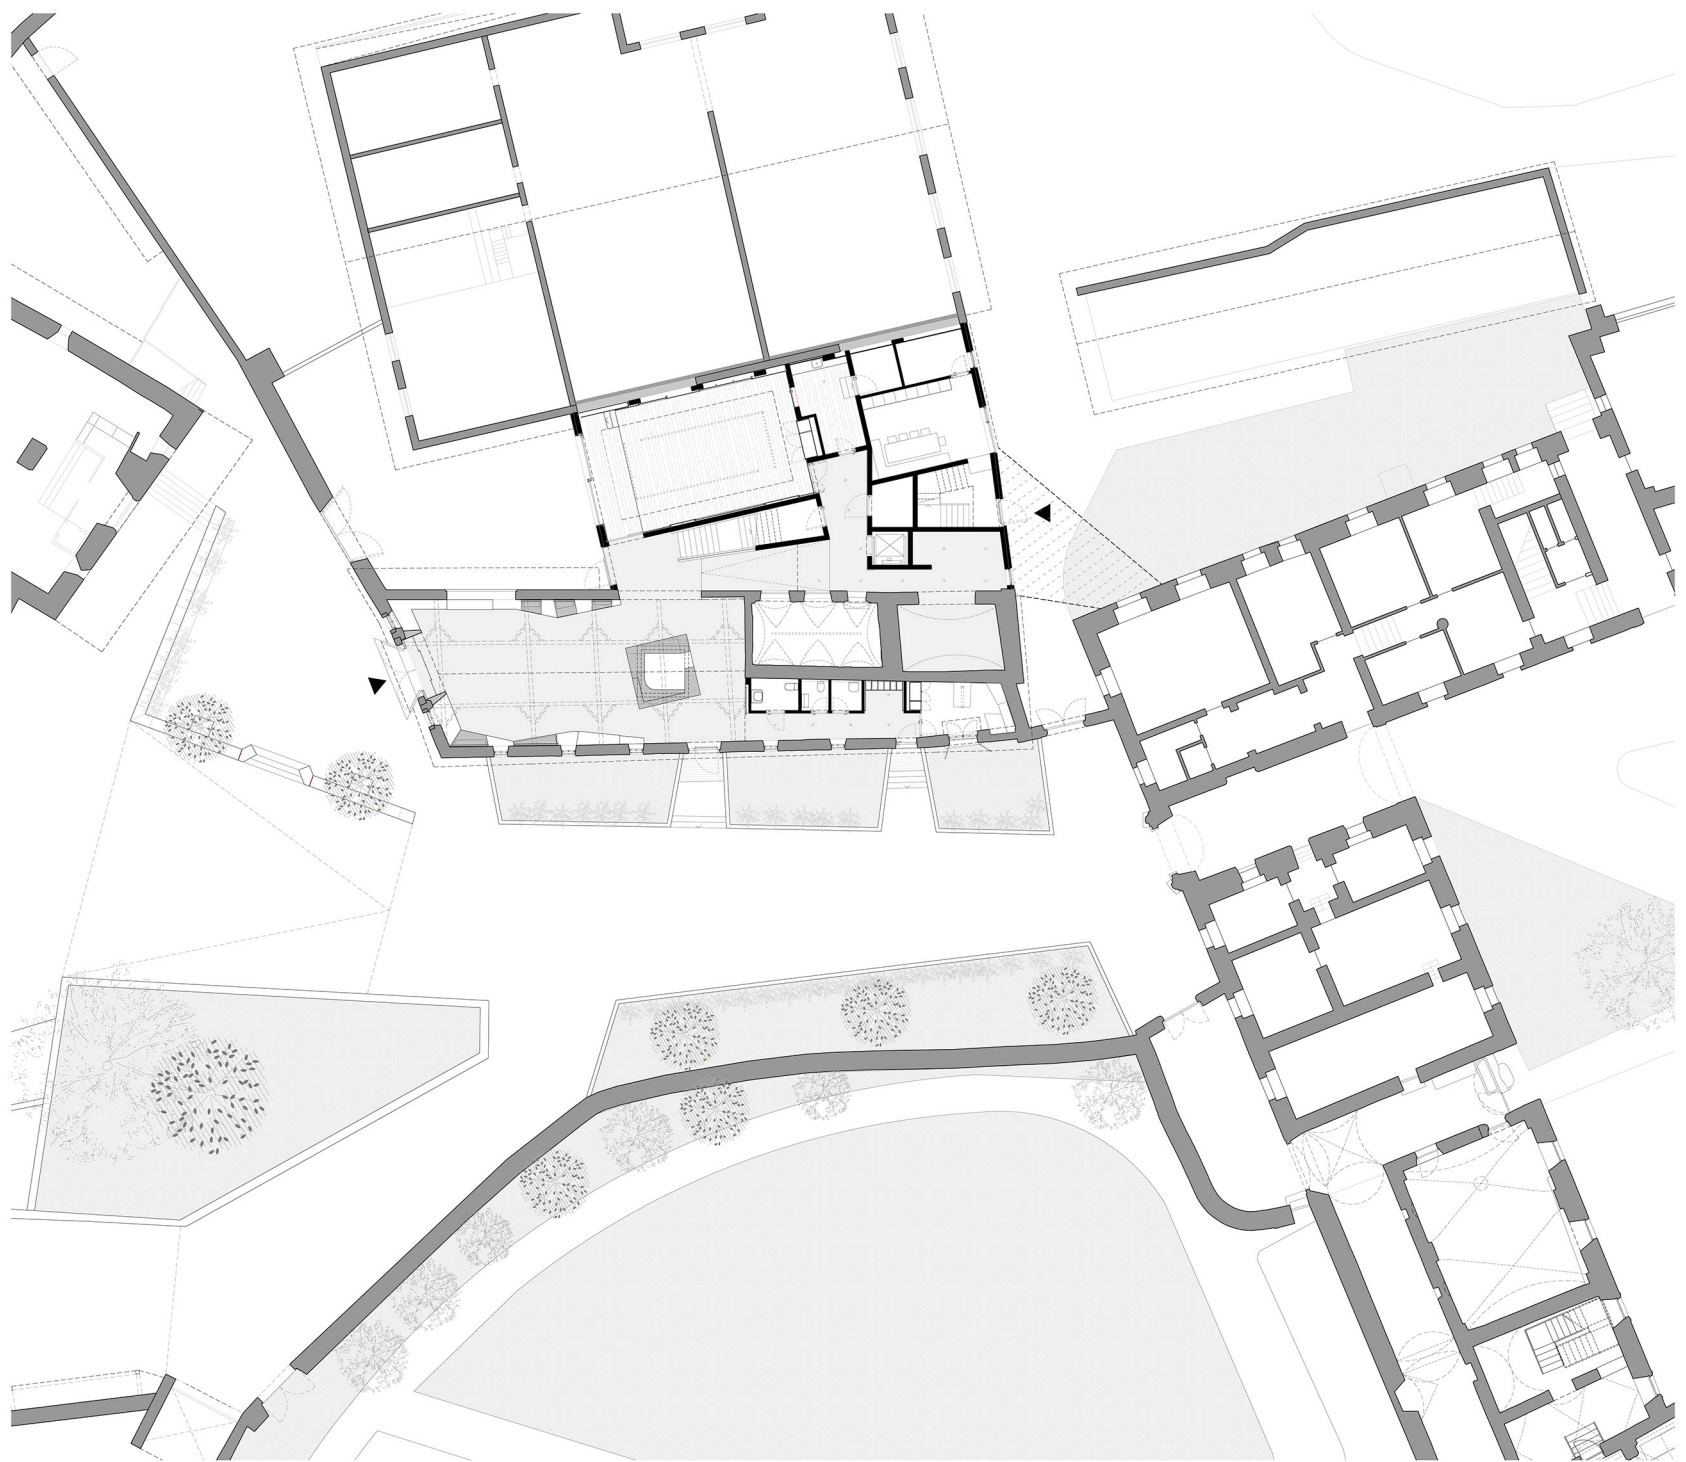

- | | | | | | |
|--------------------------|------------------------|------------------------|----------------------------|--------------------------------|-----------------------------|
| 1. pedestrian entry area | 6. winebar, restaurant | 11. new museum entry | 16. conference center | 21. Cappella delle Grazie | 26. Residence |
| 2. parking area | 7. Castel Sant'Angelo | 12. facilities storage | 17. Pozzo delle Meraviglie | 22. Cappella San Vittore | 27. Abbey Wine Cellar |
| 3. enoteca (wineshop) | 8. private residence | 13. service loggia | 18. Monastery | 23. Biblical Apostolate center | 28. Historical Entry Bridge |
| 4. guesthouse | 9. ancillary building | 14. Torre dei Turchi | 19. Monastery Library | 24. Boarding School | 29. Isarco River |
| 5. public restrooms | 10. public square | 15. Monastery Gardens | 20. Novacella Cathedral | 25. Parish Church | 30. Vineyards |

- 1. open space above the double height Entry Hall
- 2. Stair Hall
- 3. Permanent Exhibition Space
- 4. Temporary Exhibition Space
- 5. Choir Practice Room
- 6. Service Stair and WC

- 1. Stair Hall, upper level
- 2. Bridge connection
- 3. Museum Permanent Exhibition - 1st floor of existing Monastery

- 4. Monastery Library
- 5. Vertical Connection of the existing Museum