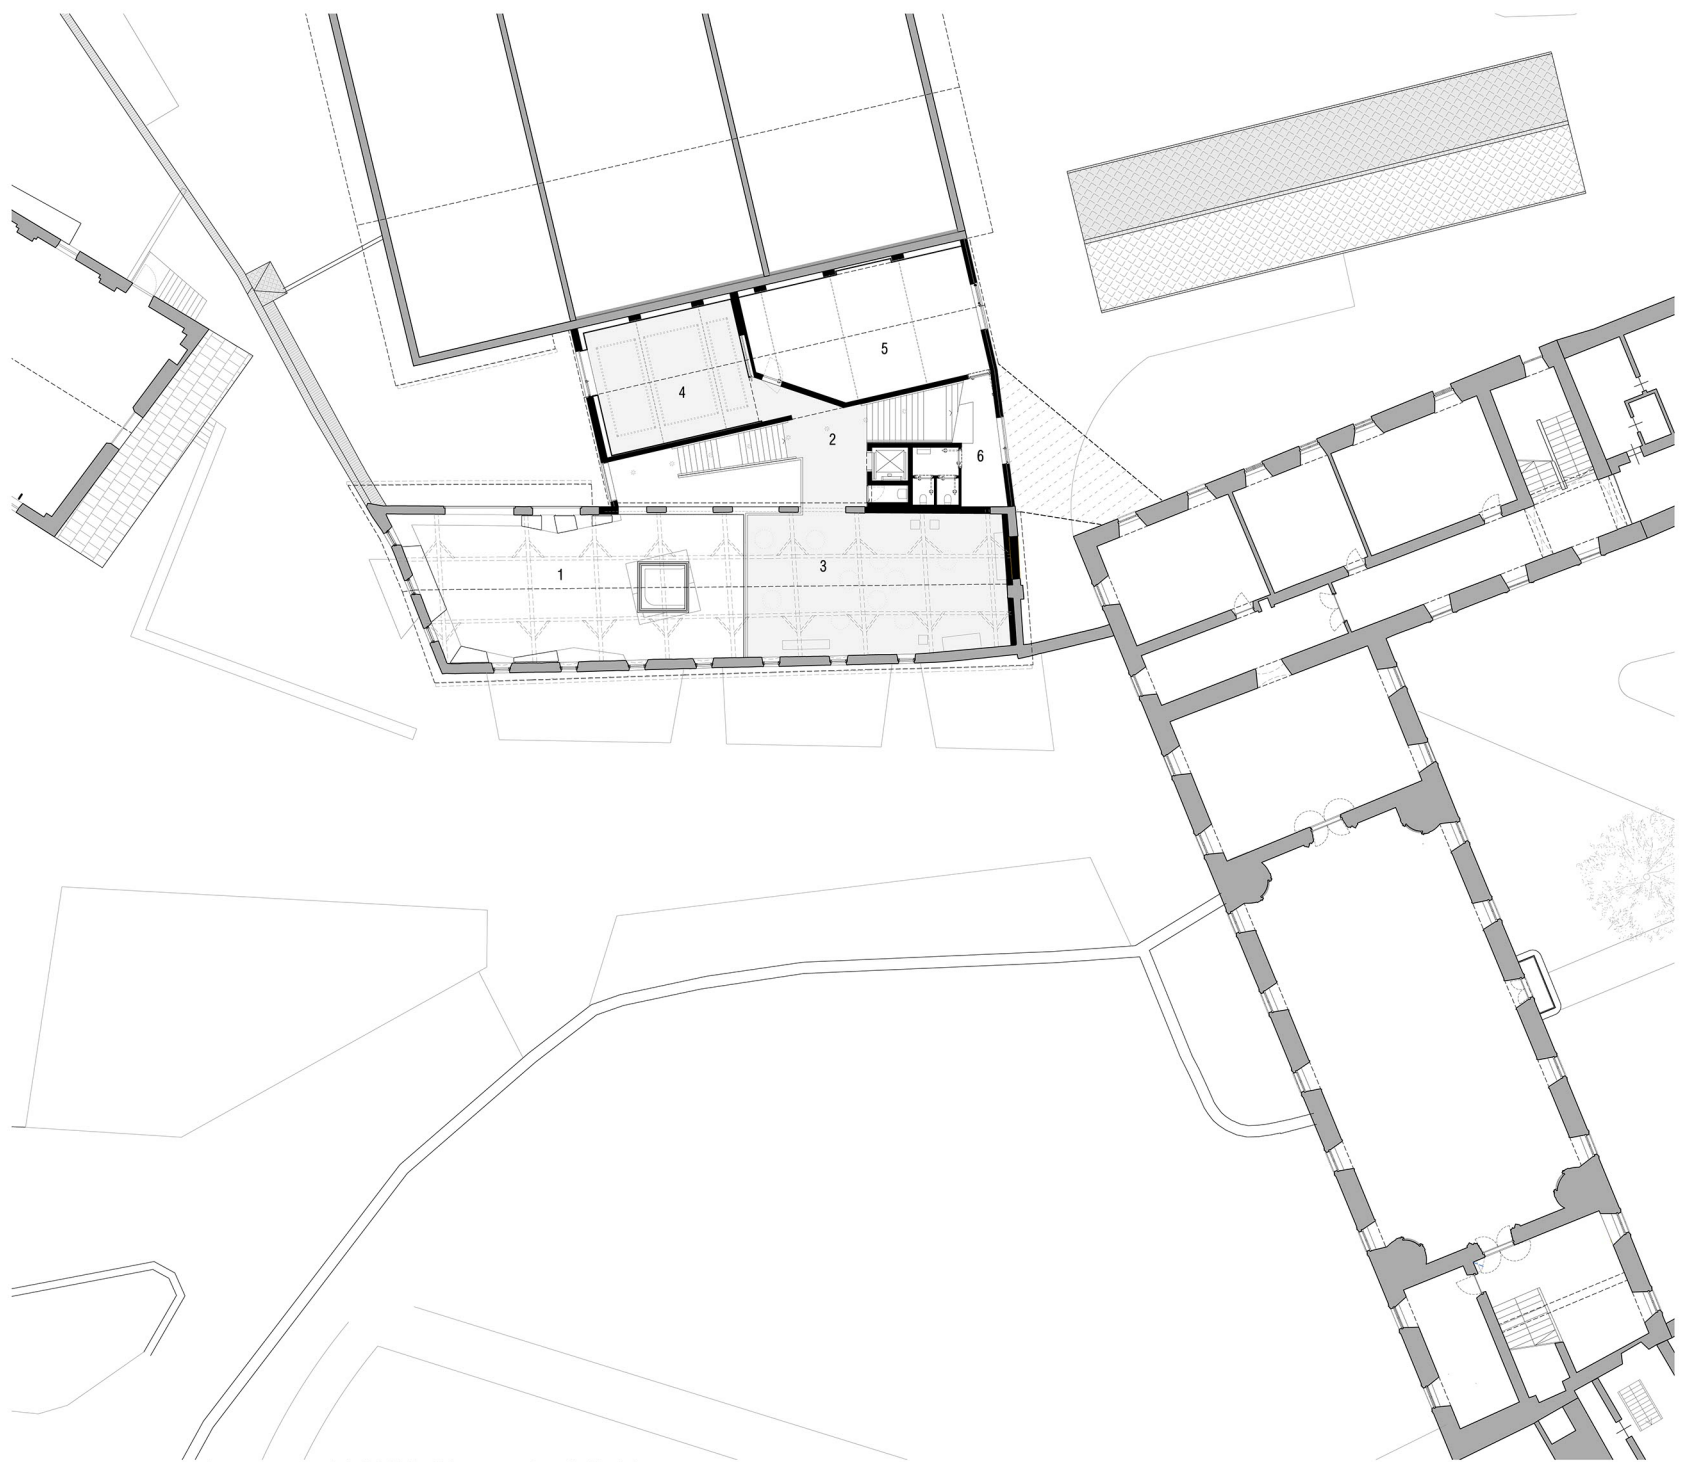

- | | | | | | |
|--------------------------|------------------------|------------------------|----------------------------|--------------------------------|-----------------------------|
| 1. pedestrian entry area | 6. winebar, restaurant | 11. new museum entry | 16. conference center | 21. Cappella delle Grazie | 26. Residence |
| 2. parking area | 7. Castel Sant'Angelo | 12. facilities storage | 17. Pozzo delle Meraviglie | 22. Cappella San Vittore | 27. Abbey Wine Cellar |
| 3. enoteca (wineshop) | 8. private residence | 13. service loggia | 18. Monastery | 23. Biblical Apostolate center | 28. Historical Entry Bridge |
| 4. guesthouse | 9. ancillary building | 14. Torre dei Turchi | 19. Monastery Library | 24. Boarding School | 29. Isarco River |
| 5. public restrooms | 10. public square | 15. Monastery Gardens | 20. Novacella Cathedral | 25. Parish Church | 30. Vineyards |

- 1. open space above the double height Entry Hall
- 2. Stair Hall
- 3. Permanent Exhibition Space
- 4. Temporary Exhibition Space
- 5. Choir Practice Room
- 6. Service Stair and WC

- 1. Stair Hall, upper level
- 2. Bridge connection
- 3. Museum Permanent Exhibition - 1st floor of existing Monastery

- 4. Monastery Library
- 5. Vertical Connection of the existing Museum